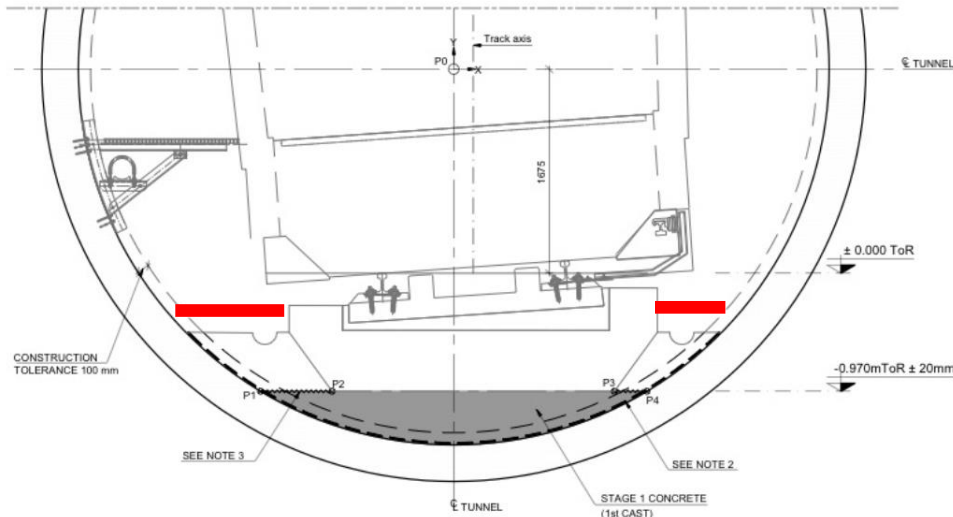

**Power & Power
Curbers Pavers**

Our Commitment Shows

QATAR: DOHA METRO RED LINE.

Power Curbers & Power Pavers

Our Commitment Shows

4 SECTION - STAGE 1 CONCRETE (1st CAST) IN STRAIGHT TRACK
42452/ SCALE 1:25

4 SECTION - STAGE 1 CONCRETE (2nd CAST) IN STRAIGHT TRACK
42452/ SCALE 1:25

3 SECTION - STAGE 1 CONCRETE (1st CAST) TRACK IN LEFT CURVE
42452/ SCALE 1:25

3 SECTION - STAGE 1 CONCRETE (2nd CAST) TRACK IN LEFT CURVE
42452/ SCALE 1:25