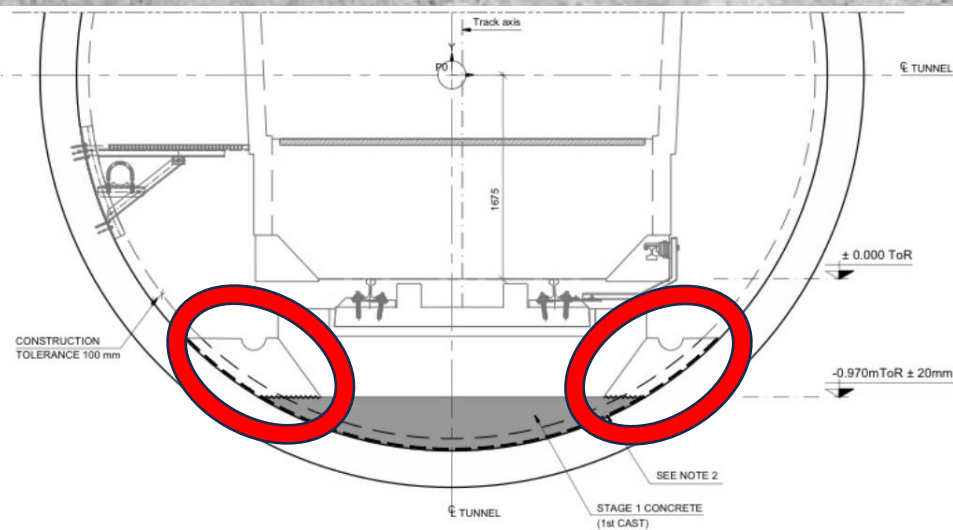

**Power & Power
Curbers Pavers**

Our Commitment Shows

QATAR: DOHA METRO RED LINE.

Power Curbers & Power Pavers

Our Commitment Shows

4 SECTION - STAGE 1 CONCRETE (1st CAST) IN STRAIGHT TRACK
42452/ SCALE 1:25

4 SECTION - STAGE 1 CONCRETE (2nd CAST) IN STRAIGHT TRACK
42452/ SCALE 1:25

3 SECTION - STAGE 1 CONCRETE (1st CAST) TRACK IN LEFT CURVE
42452/ SCALE 1:25

3 SECTION - STAGE 1 CONCRETE (2nd CAST) TRACK IN LEFT CURVE
42452/ SCALE 1:25