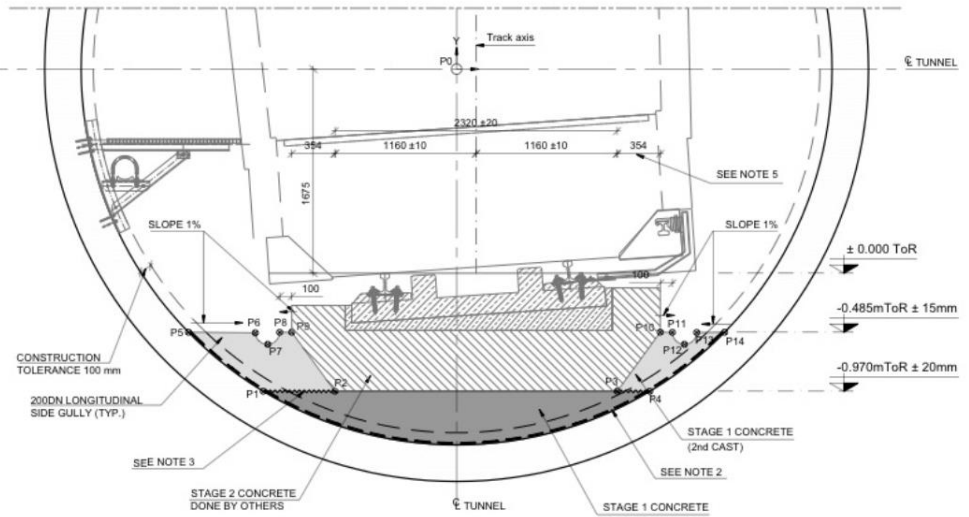

**Power & Power
Curbers Pavers**

Our Commitment Shows

QATAR: DOHA METRO RED LINE.

Power Curbers & Power Pavers

Our Commitment Shows

4 SECTION - STAGE 1 CONCRETE (1st CAST) IN STRAIGHT TRACK
42452/ SCALE 1:25

4 SECTION - STAGE 1 CONCRETE (2nd CAST) IN STRAIGHT TRACK
42452/ SCALE 1:25

3 SECTION - STAGE 1 CONCRETE (1st CAST) TRACK IN LEFT CURVE
42452/ SCALE 1:25

3 SECTION - STAGE 1 CONCRETE (2nd CAST) TRACK IN LEFT CURVE
42452/ SCALE 1:25