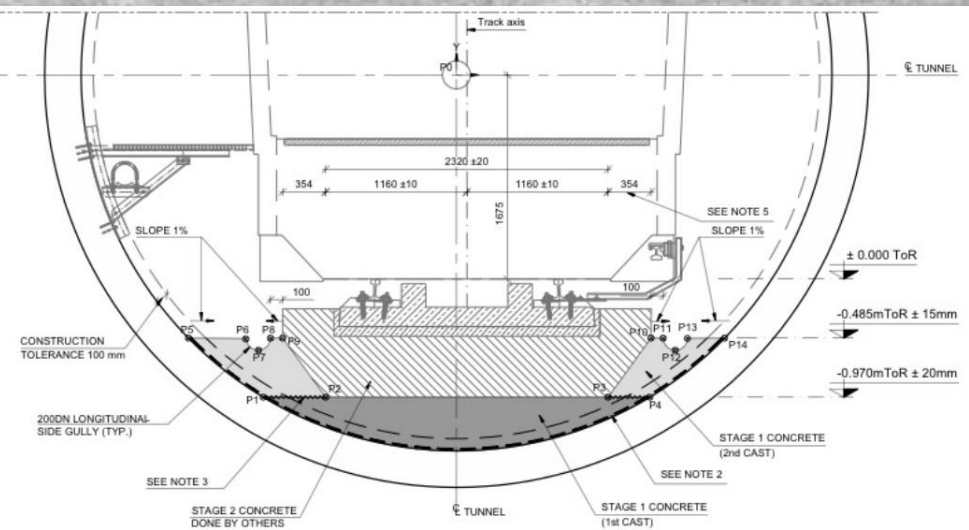

**Power & Power
Curbers Pavers**

Our Commitment Shows

QATAR: DOHA METRO RED LINE.

Power Curbers & Power Pavers

Our Commitment Shows

4 SECTION - STAGE 1 CONCRETE (1st CAST) IN STRAIGHT TRACK
42452/ SCALE 1:25

4 SECTION - STAGE 1 CONCRETE (2nd CAST) IN STRAIGHT TRACK
42452/ SCALE 1:25

3 SECTION - STAGE 1 CONCRETE (1st CAST) TRACK IN LEFT CURVE
42452/ SCALE 1:25

3 SECTION - STAGE 1 CONCRETE (2nd CAST) TRACK IN LEFT CURVE
42452/ SCALE 1:25