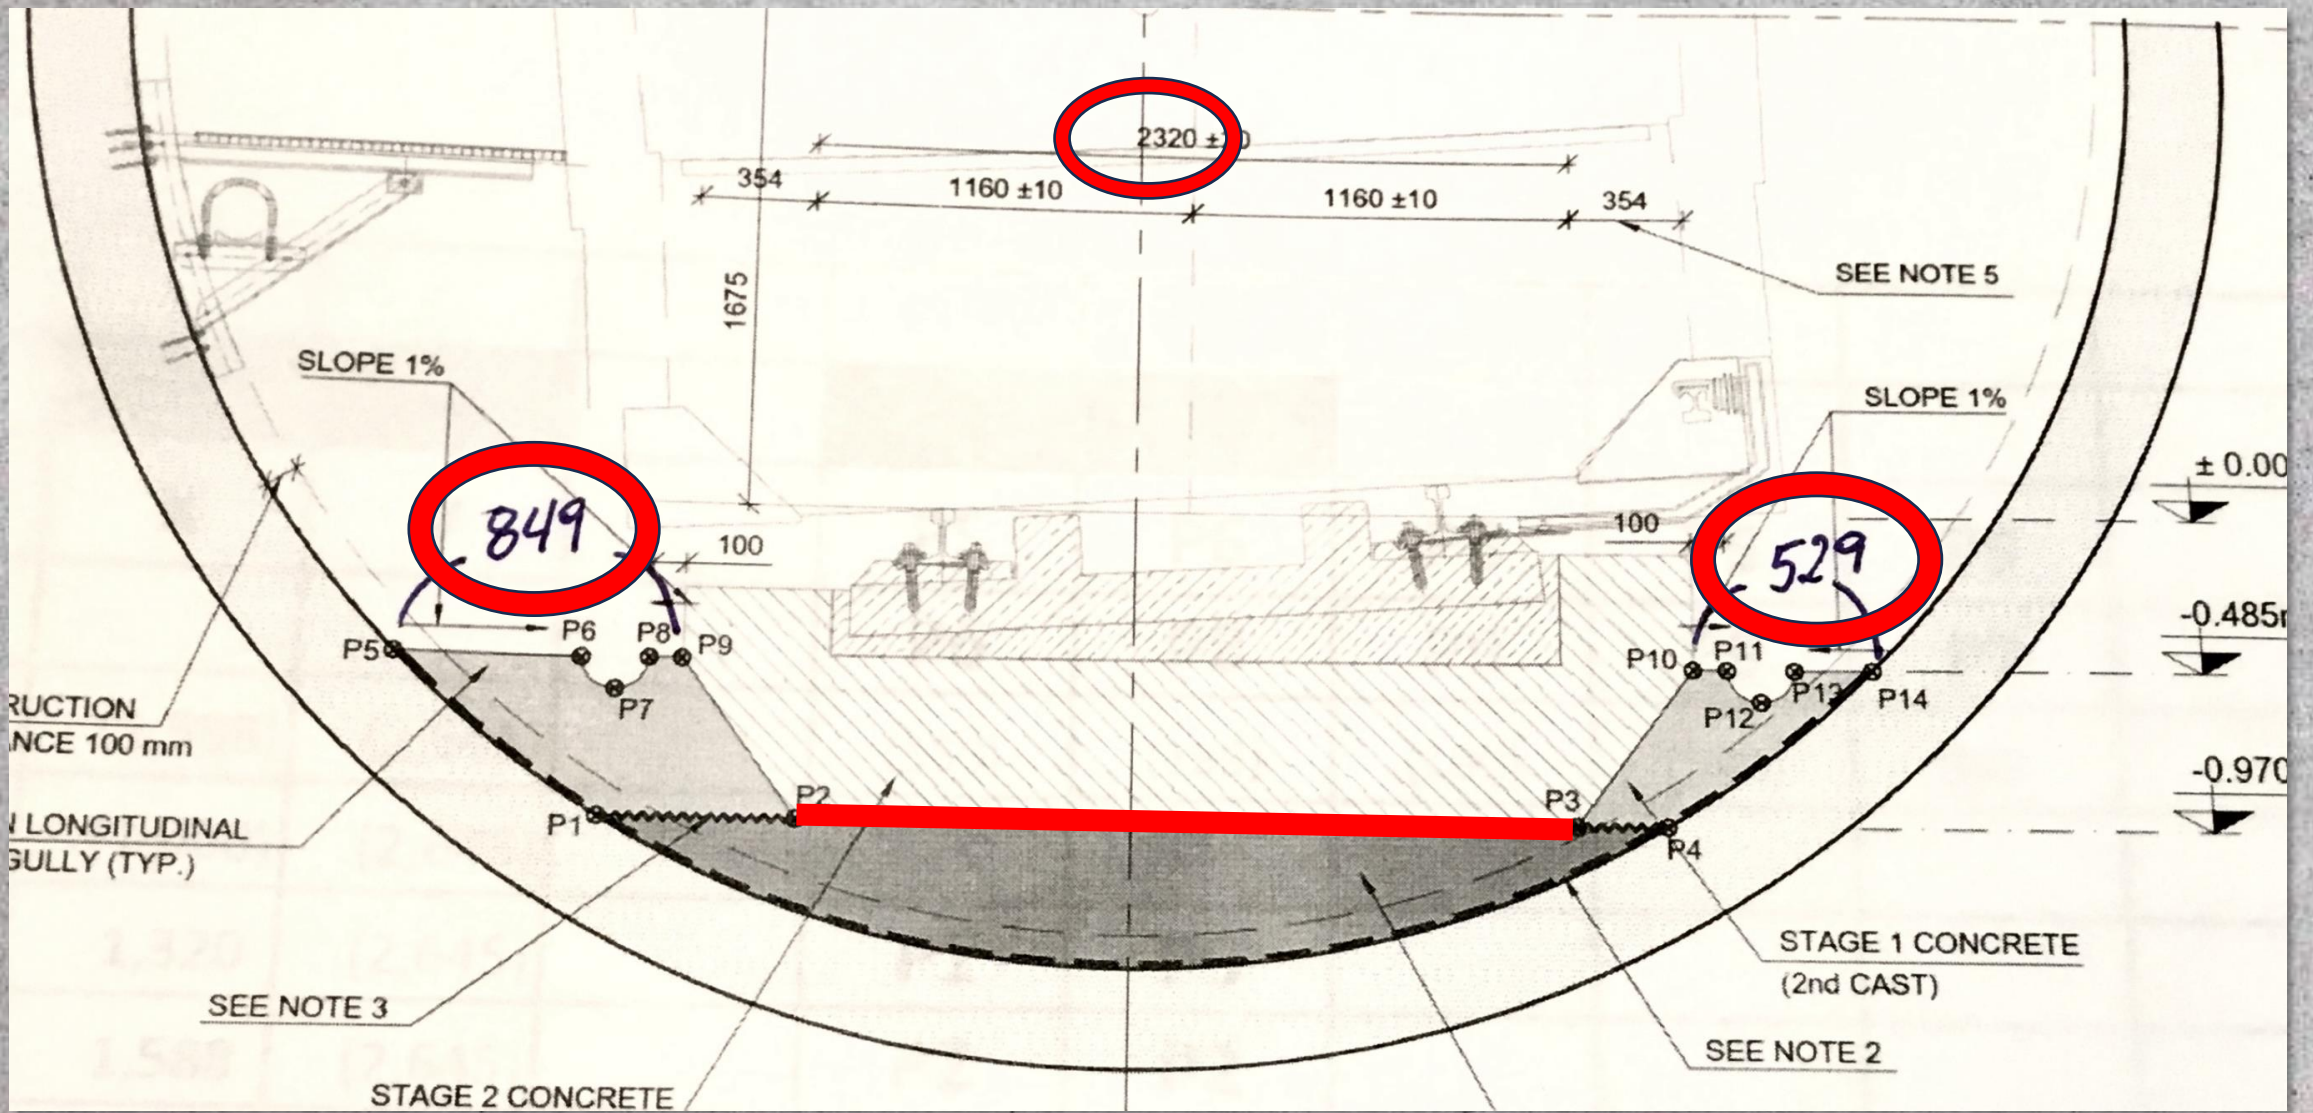

**Power & Power
Curbers Pavers**

Our Commitment Shows

QATAR: DOHA METRO RED LINE.

Power Curbers & Power Pavers

Our Commitment Shows

4 SECTION - STAGE 1 CONCRETE (1st CAST) IN STRAIGHT TRACK
42452/ SCALE 1:25

4 SECTION - STAGE 1 CONCRETE (2nd CAST) IN STRAIGHT TRACK
42452/ SCALE 1:25

3 SECTION - STAGE 1 CONCRETE (1st CAST) TRACK IN LEFT CURVE
42452/ SCALE 1:25

3 SECTION - STAGE 1 CONCRETE (2nd CAST) TRACK IN LEFT CURVE
42452/ SCALE 1:25