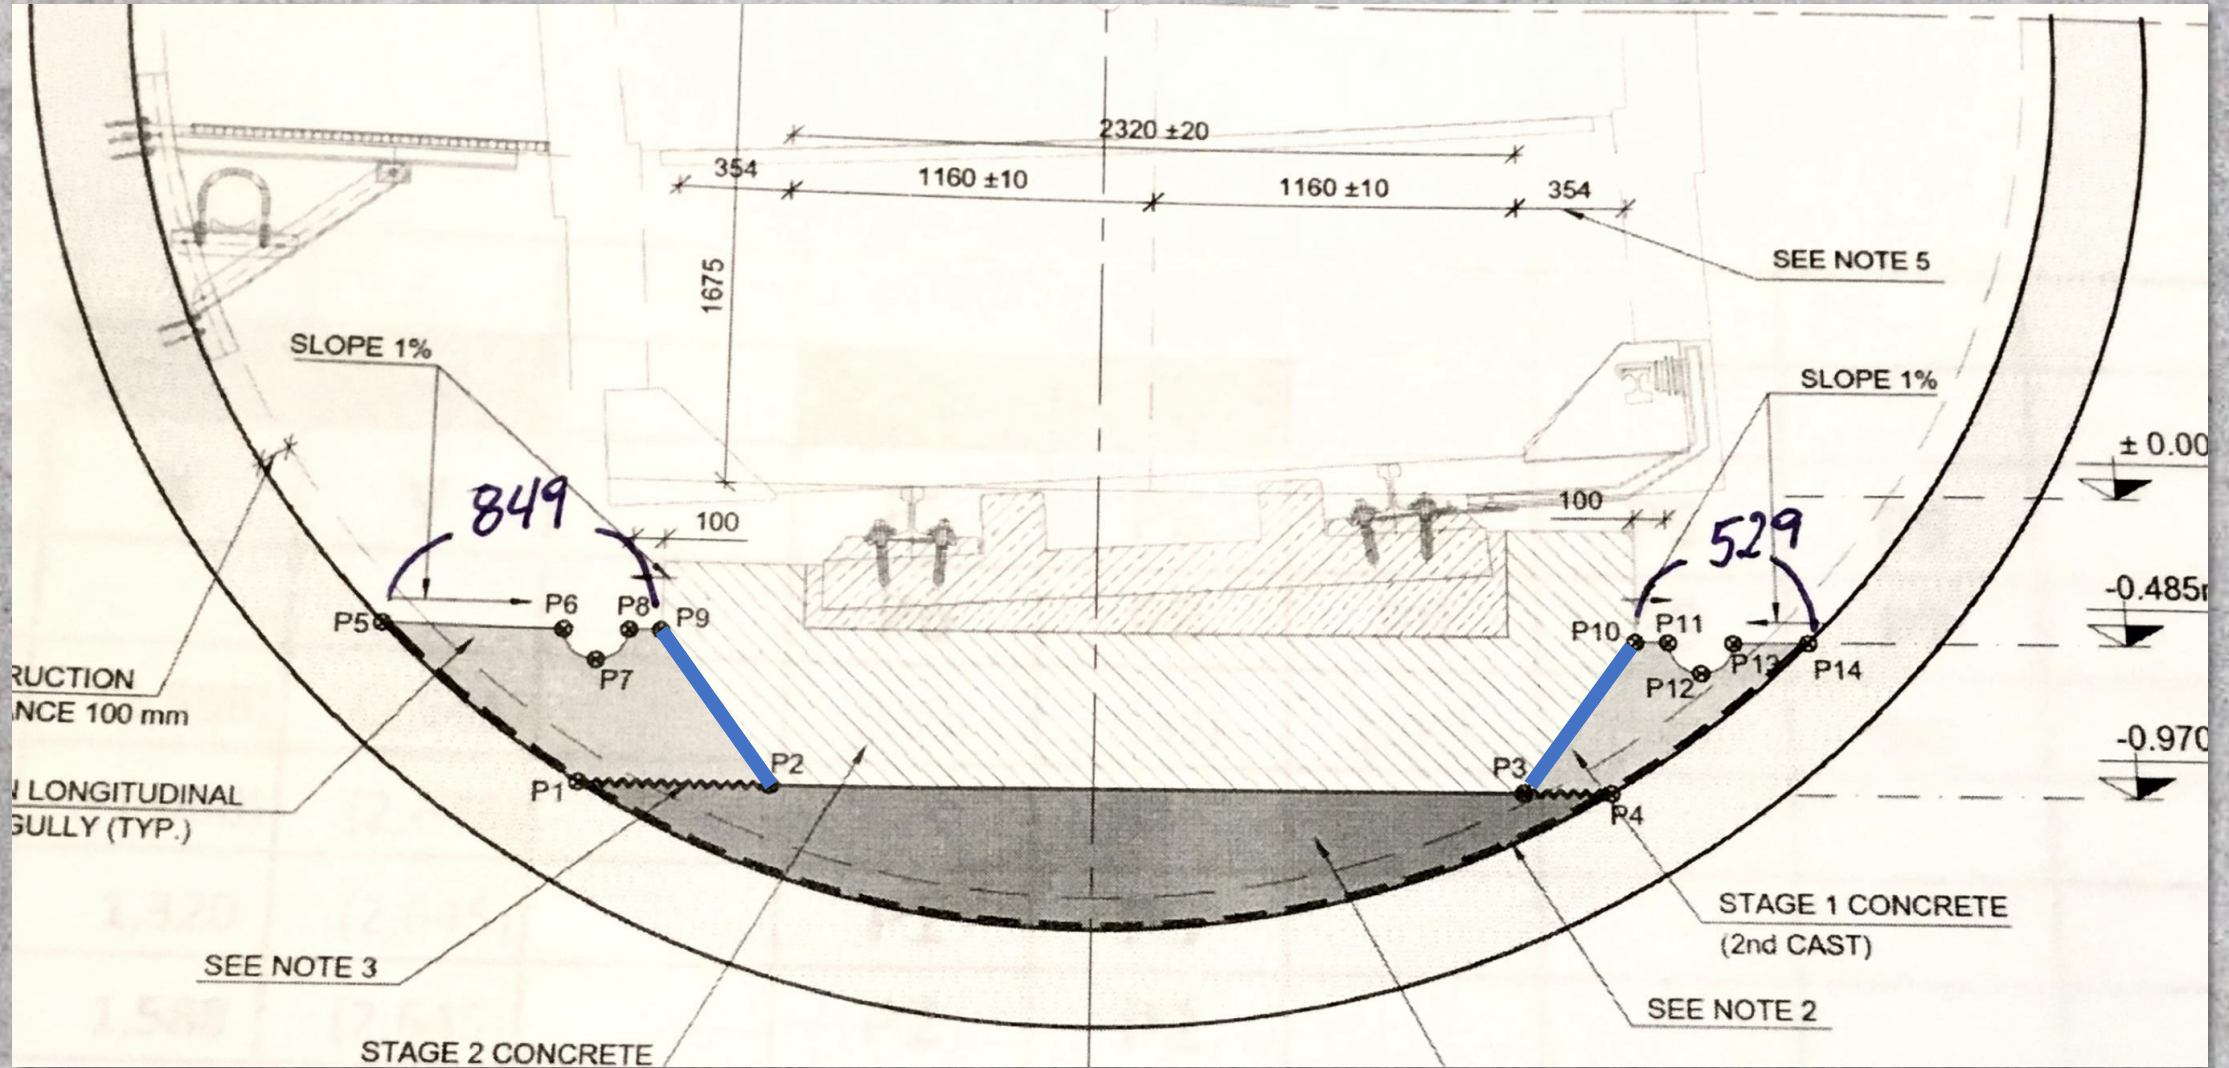

**Power & Power
Curbers Pavers**

Our Commitment Shows

QATAR: DOHA METRO RED LINE.

Power Curbers & Power Pavers

Our Commitment Shows

4 SECTION - STAGE 1 CONCRETE (1st CAST) IN STRAIGHT TRACK
42452/ SCALE 1:25

4 SECTION - STAGE 1 CONCRETE (2nd CAST) IN STRAIGHT TRACK
42452/ SCALE 1:25

3 SECTION - STAGE 1 CONCRETE (1st CAST) TRACK IN LEFT CURVE
42452/ SCALE 1:25

3 SECTION - STAGE 1 CONCRETE (2nd CAST) TRACK IN LEFT CURVE
42452/ SCALE 1:25

3D TOTAL STATION TO CONTROL THE CRITICAL SLOPES.

**Power & Power
Curbers Pavers**

Our Commitment Shows

**Power & Power
Curbers & Pavers**

Our Commitment Shows

Power & Power
Curbers Pavers

Our Commitment Shows